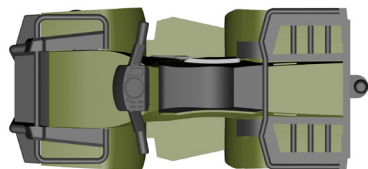

4

5

6

click

The main diagram shows a grey plastic frame being assembled onto a brown wooden base. The frame consists of several horizontal bars supported by vertical posts. A circular callout highlights the top edge of the frame where the grey plastic component is being attached. Three black arrows point downwards from the top edge of the frame to the grey plastic component, indicating the direction of assembly. A dashed speech bubble with the word "click" is positioned near the top edge of the frame.

7

8

9

10

11

2

42351

10128469 x 1

10127914 x 1

10127936 x 1

10128473 x 1

10127935 x 1

10127937 x 1

10127939 x 1

10127938 x 1

10127940 x 1