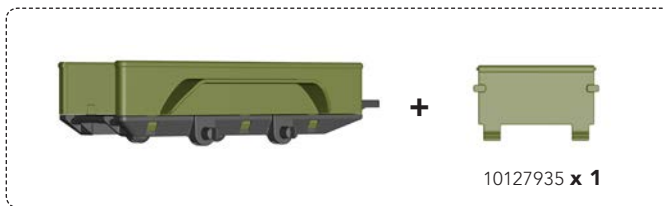

10127914 x 1

10127935 x 1

10127993 x 1

10127994 x 1

10128241 x 1