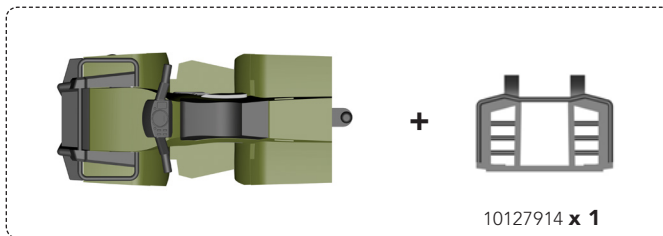

4

5

6

click

The main diagram shows a grey plastic frame being assembled onto a brown wooden base. The frame consists of several horizontal bars supported by vertical posts. A circular callout highlights the top edge of the frame where the grey plastic component is being attached. Three black arrows point downwards from the top edge of the frame to the grey plastic component, indicating the direction of assembly. A dashed speech bubble with the word "click" is positioned near the top edge of the frame.

7

8

9

10

11

2

42351

10128469 x 1

10127914 x 1

10127936 x 1

10128473 x 1

10127935 x 1

10127937 x 1

10127939 x 1

10127938 x 1

10127940 x 1